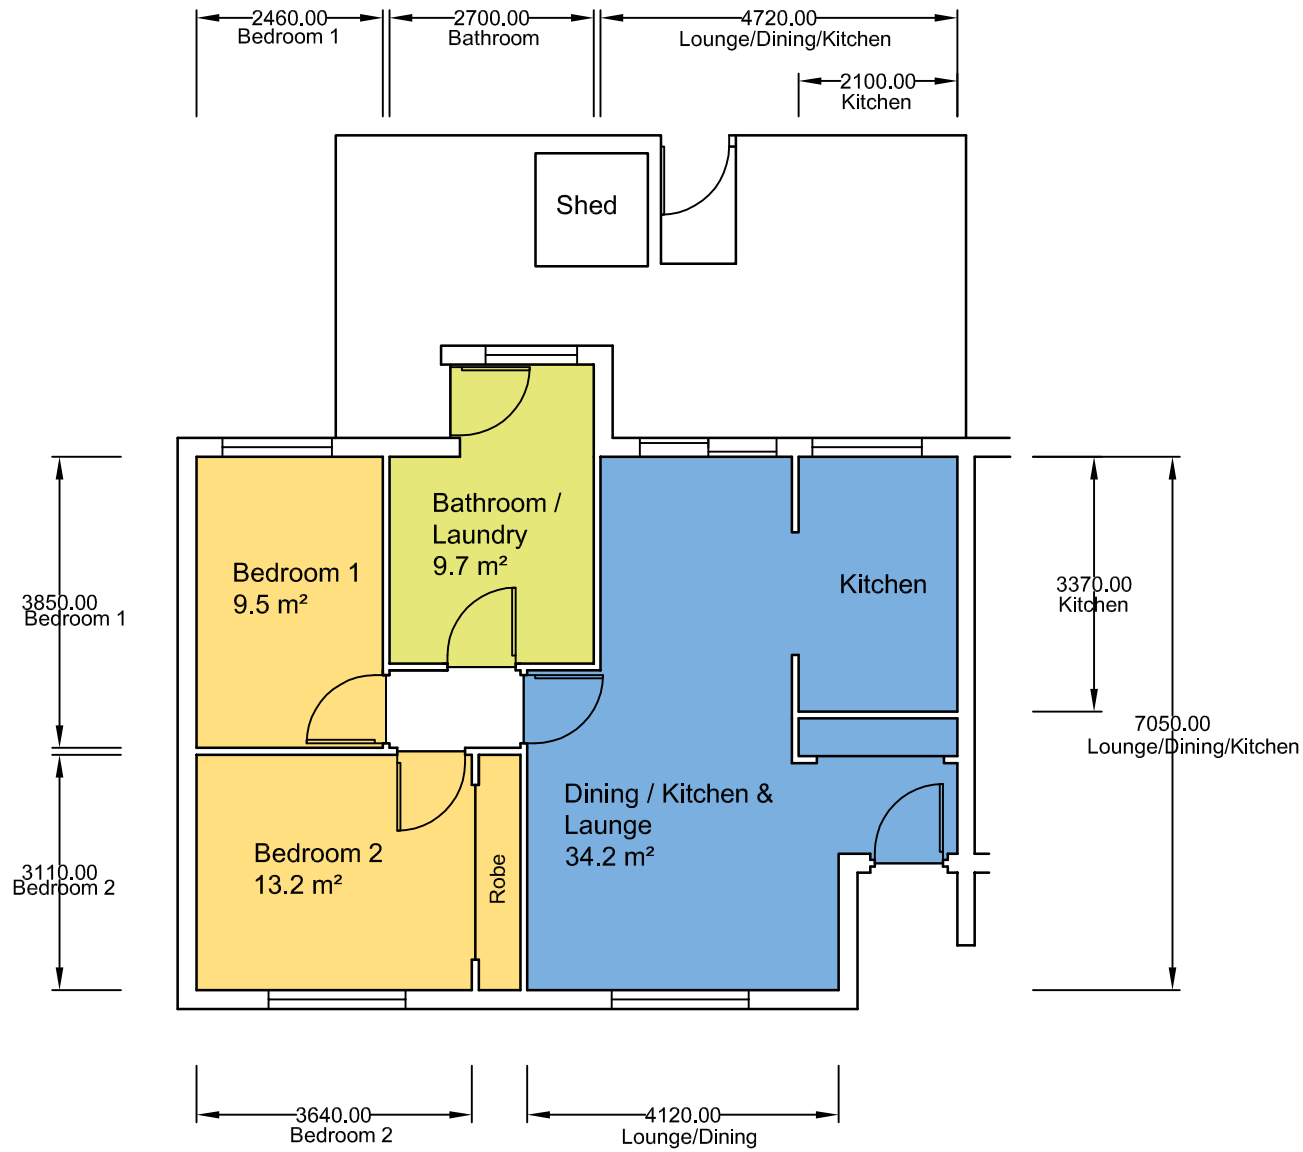

Note: Areas may vary slightly depending on where the unit is located

Thomas Perrott Village

Not to Scale

TYPE 4

UNITS : 40 - 55